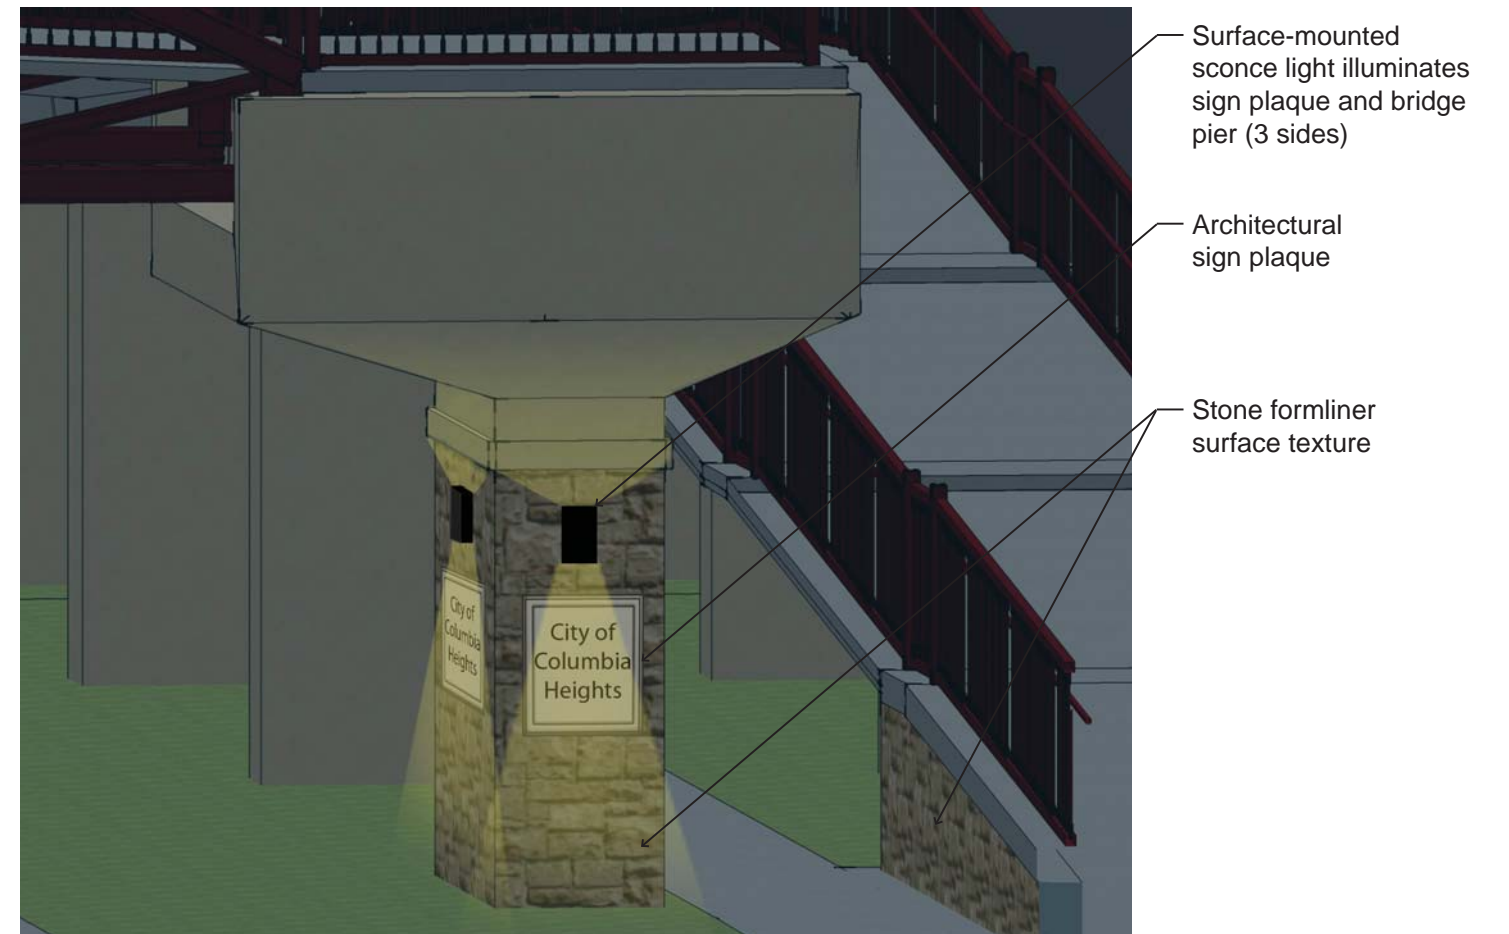

Main Span Lighting - Looking South

Plan View Upper Level

(not to scale)

Pier Lighting Detail

## Architectural Lighting Concepts

Central Avenue Pedestrian Bridge

City of Columbia Heights

October 14, 2009