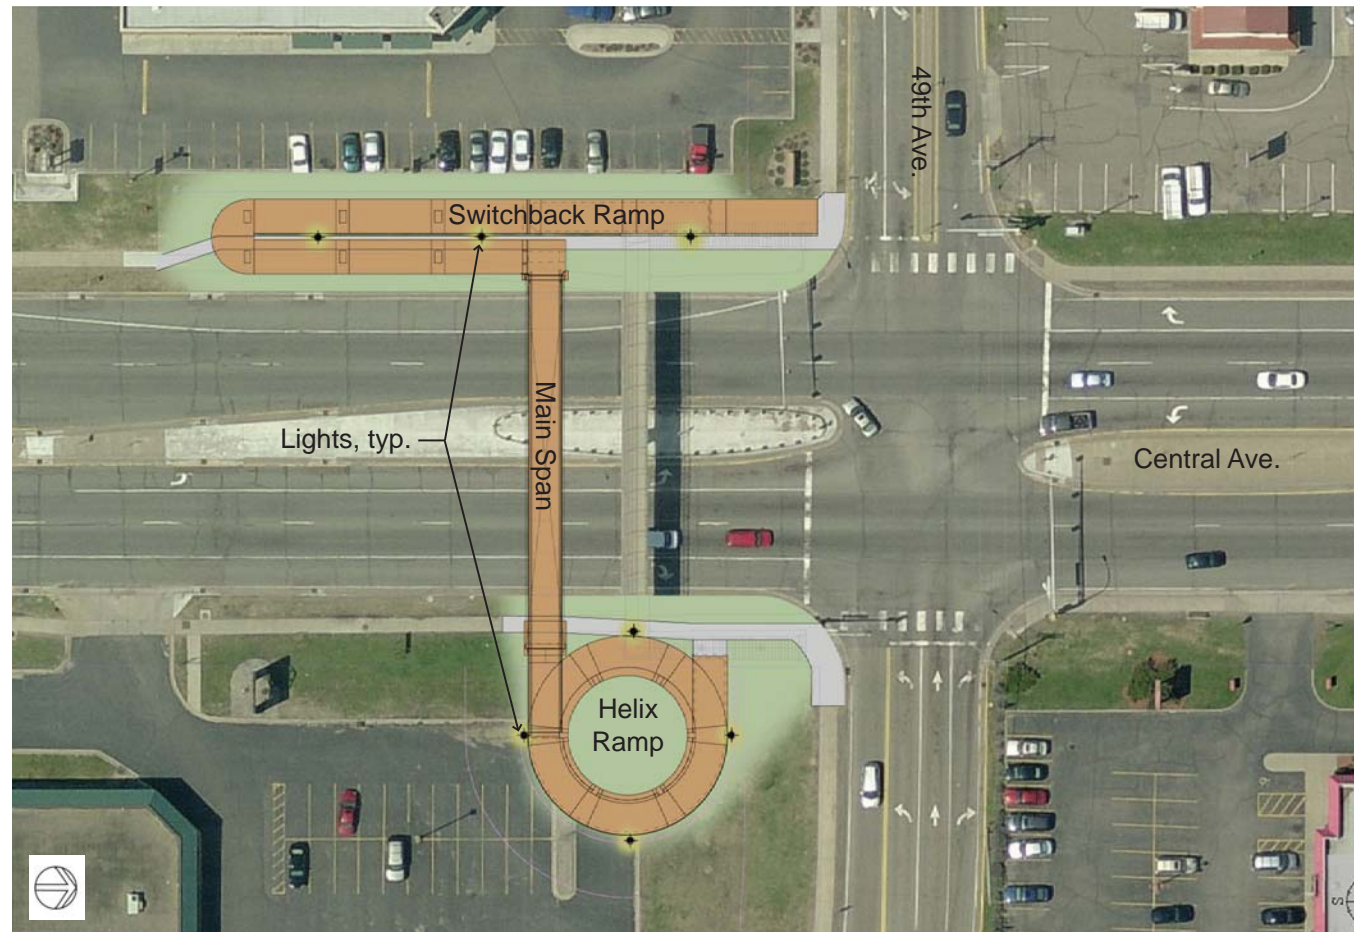

Main Span Lighting - Looking South

Plan View Upper Level

(not to scale)

Pier Lighting Detail

## Architectural Lighting Concepts

Central Avenue Pedestrian Bridge

City of Columbia Heights

October 14, 2009